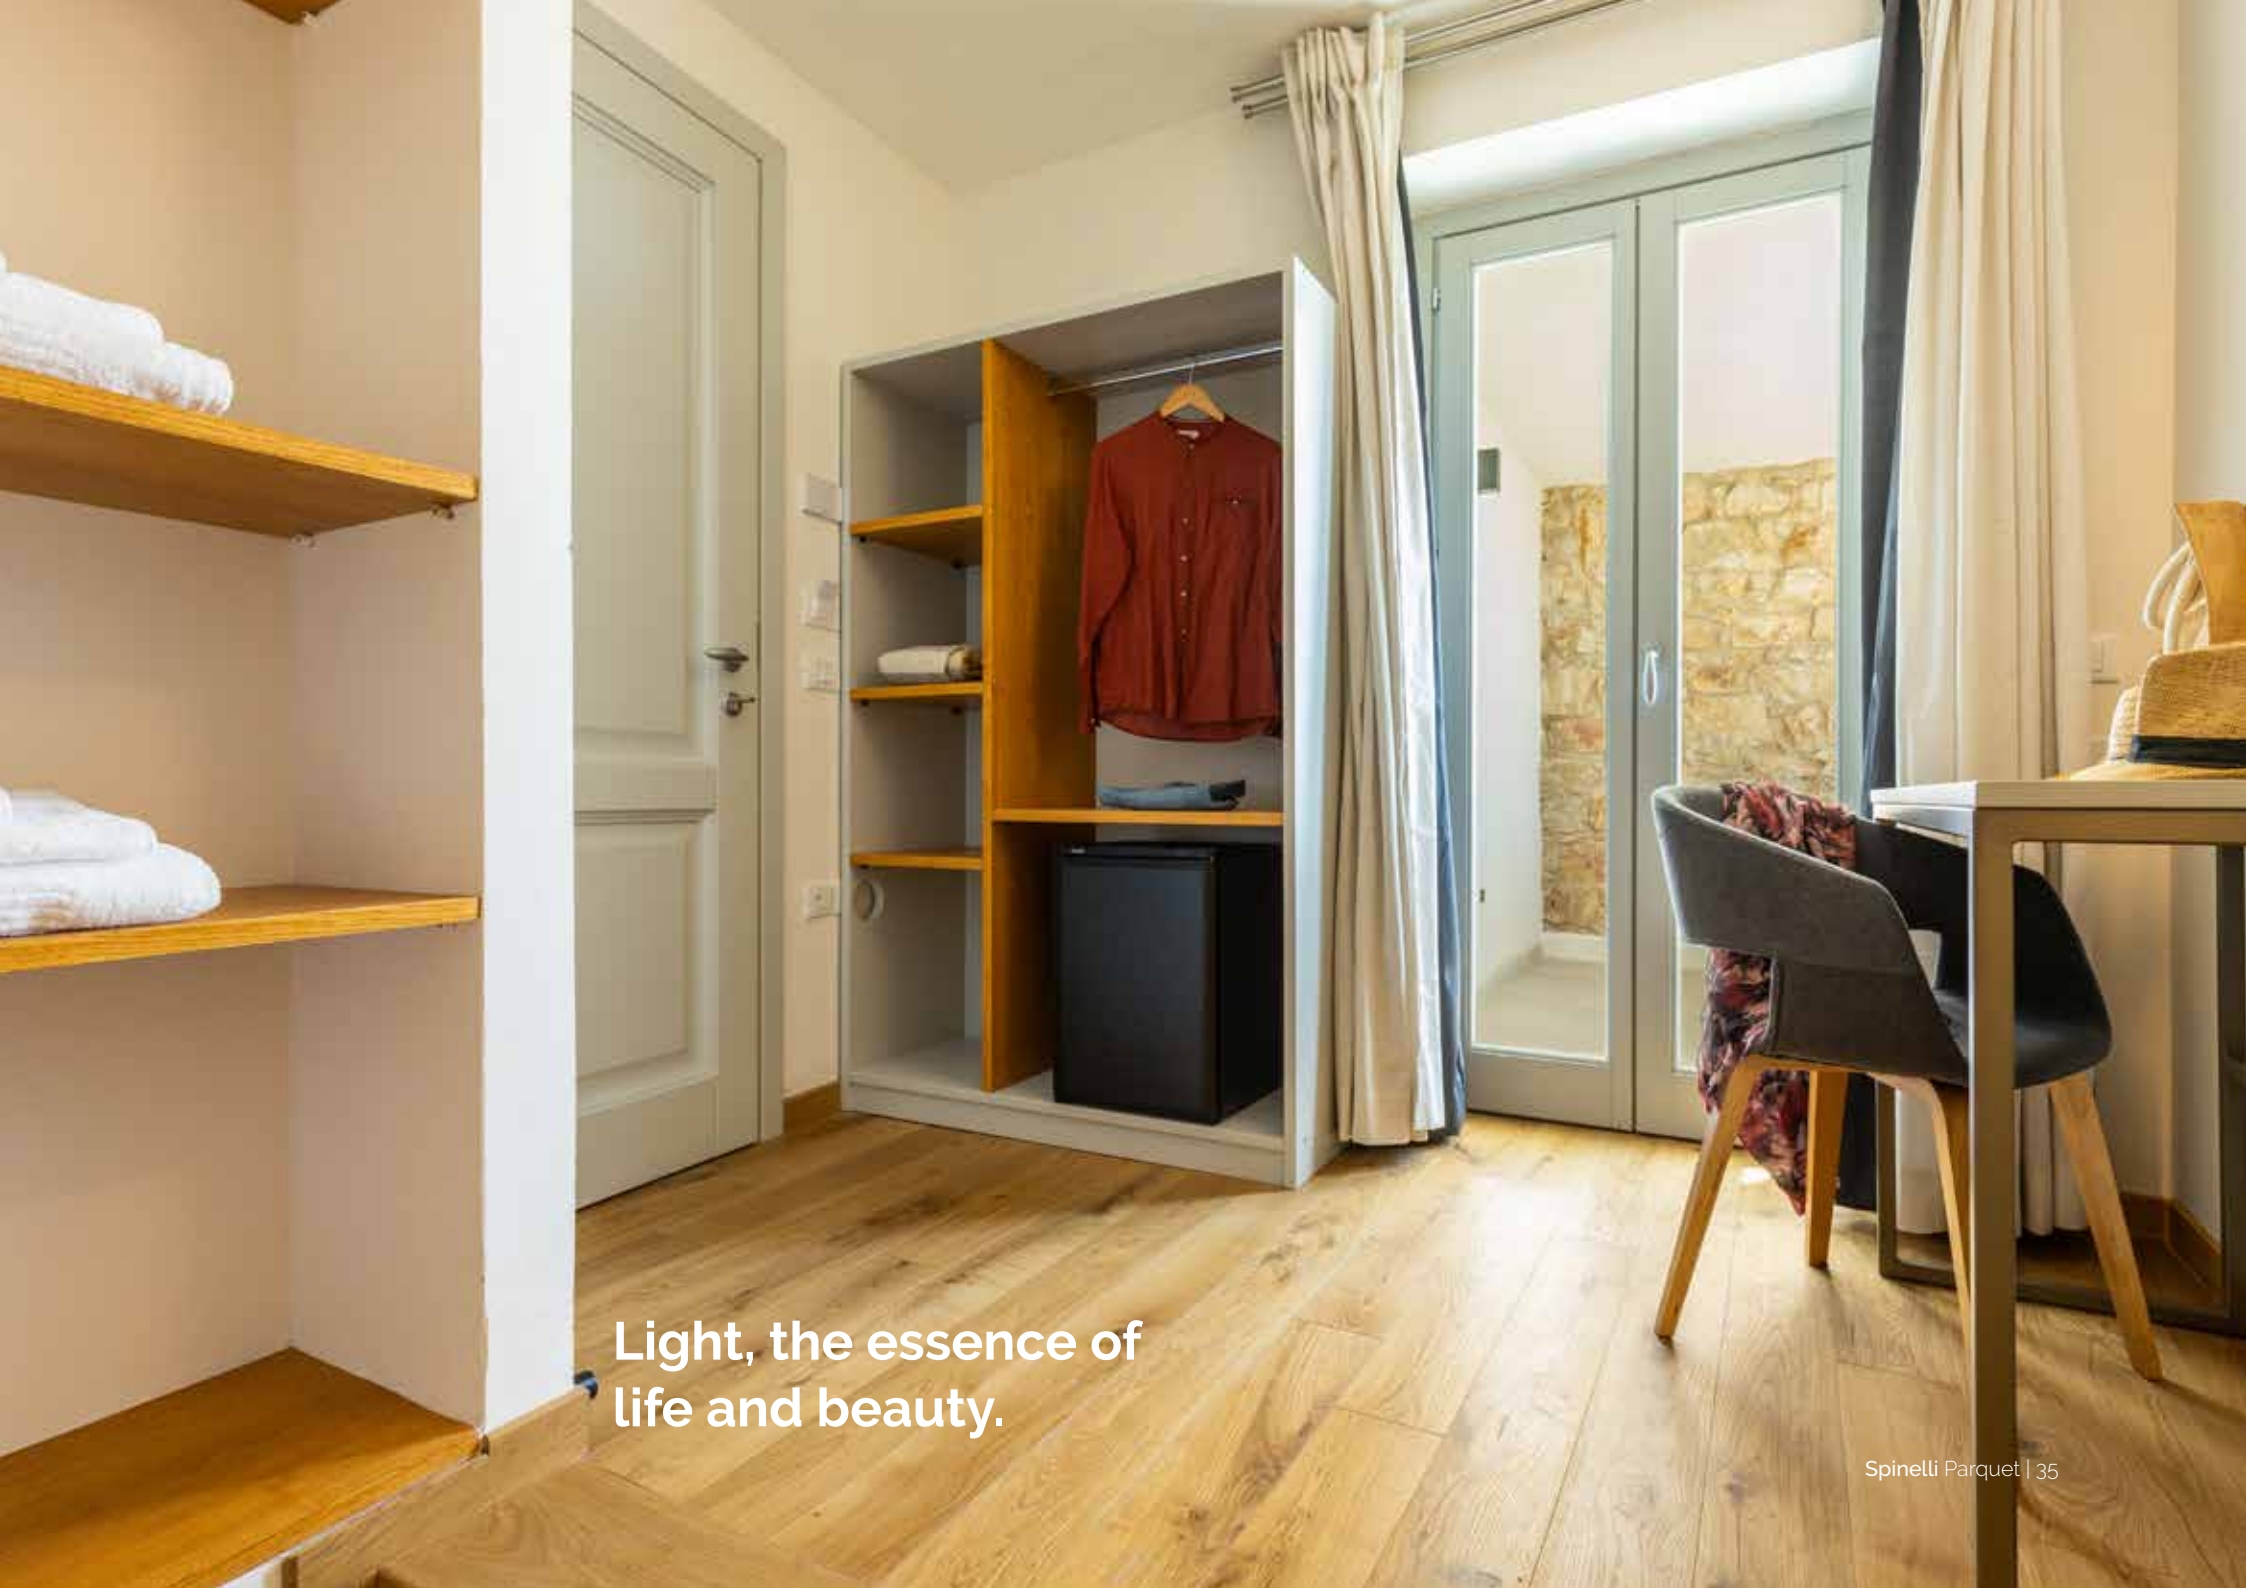

LUCE COLLECTION

Distinguished by its **gently brushed surface**, giving the wood a silky touch and a captivating visual appearance.

It features cosmetic fillings that create a **more delicate texture**.

Available in the ***Elegance, Standard, and Authentic selections***, and in all the colour variations from our range. This makes it suitable for a variety of furnishing solutions, whether in classic or contemporary settings.

Also available in 90°, 60°, 45° Herringbone and mosaic patterns.

Light, the essence of
life and beauty.